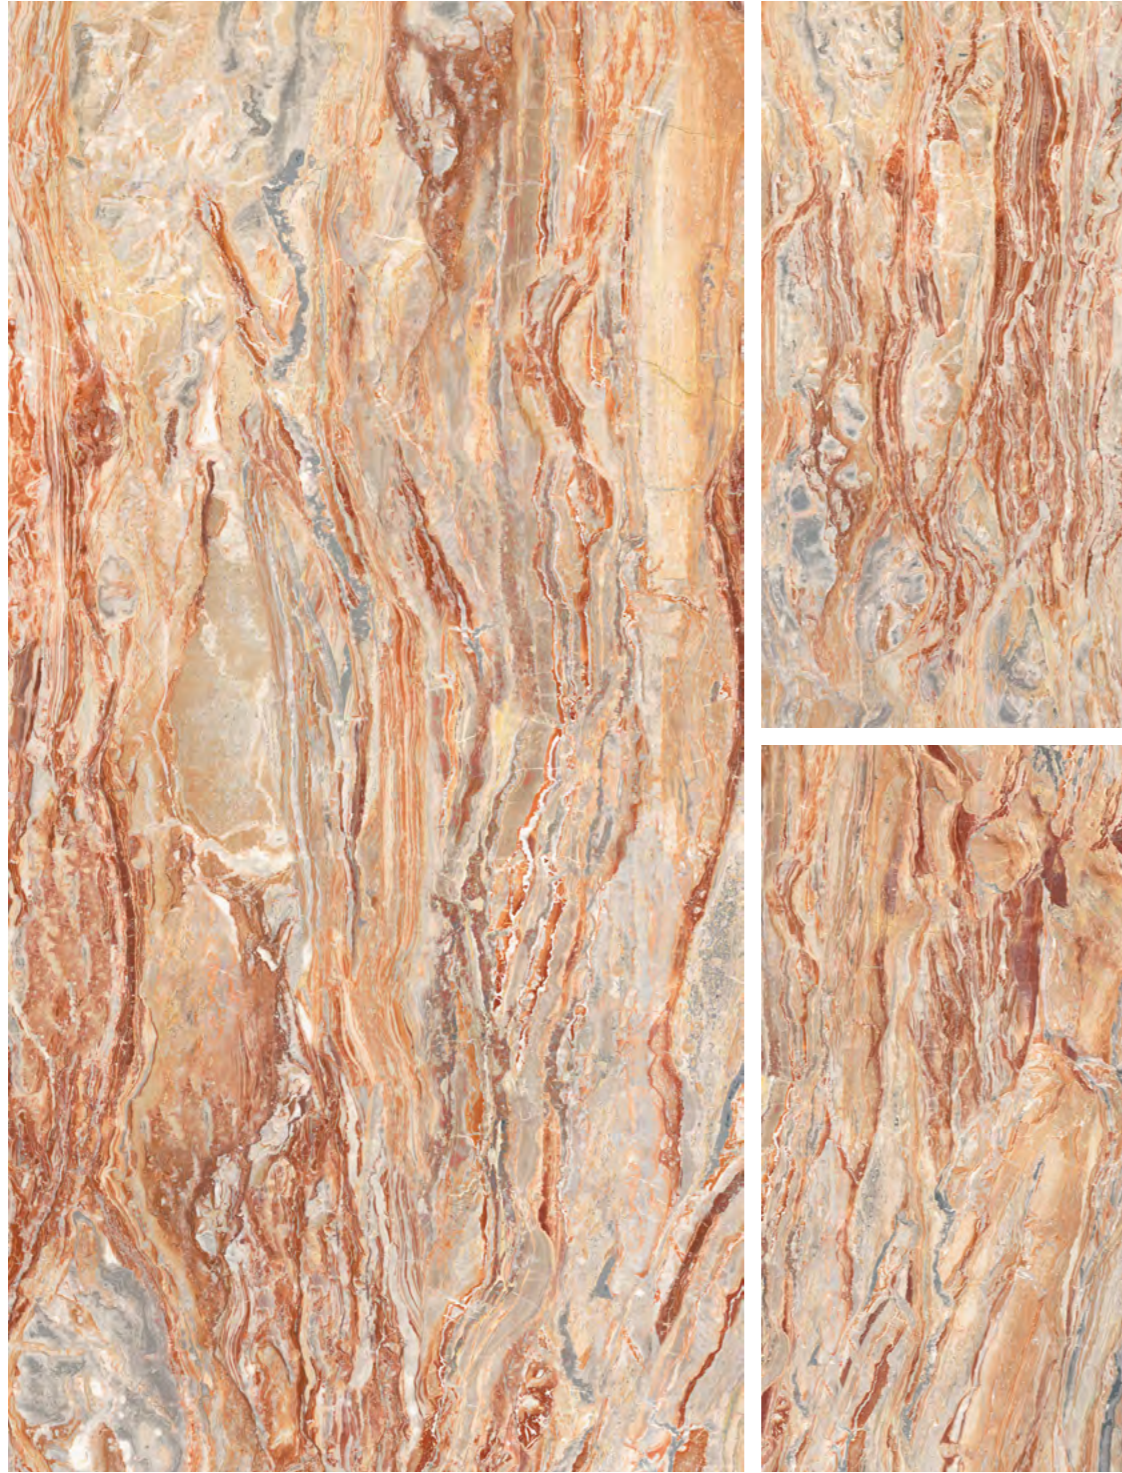

Green Natural & Polished

SOLID
2 cm

Ice Jade Green Polished Mix 120x120

Orobico Red Natural & Polished

120x260 119,3x260 cm - 46.97"x102.4" 6 mm
Orobico Red Polished G-3467

120x120 119,3x119,3 cm - 46.97"x46.97" 6 mm
Orobico Red Polished G-3467