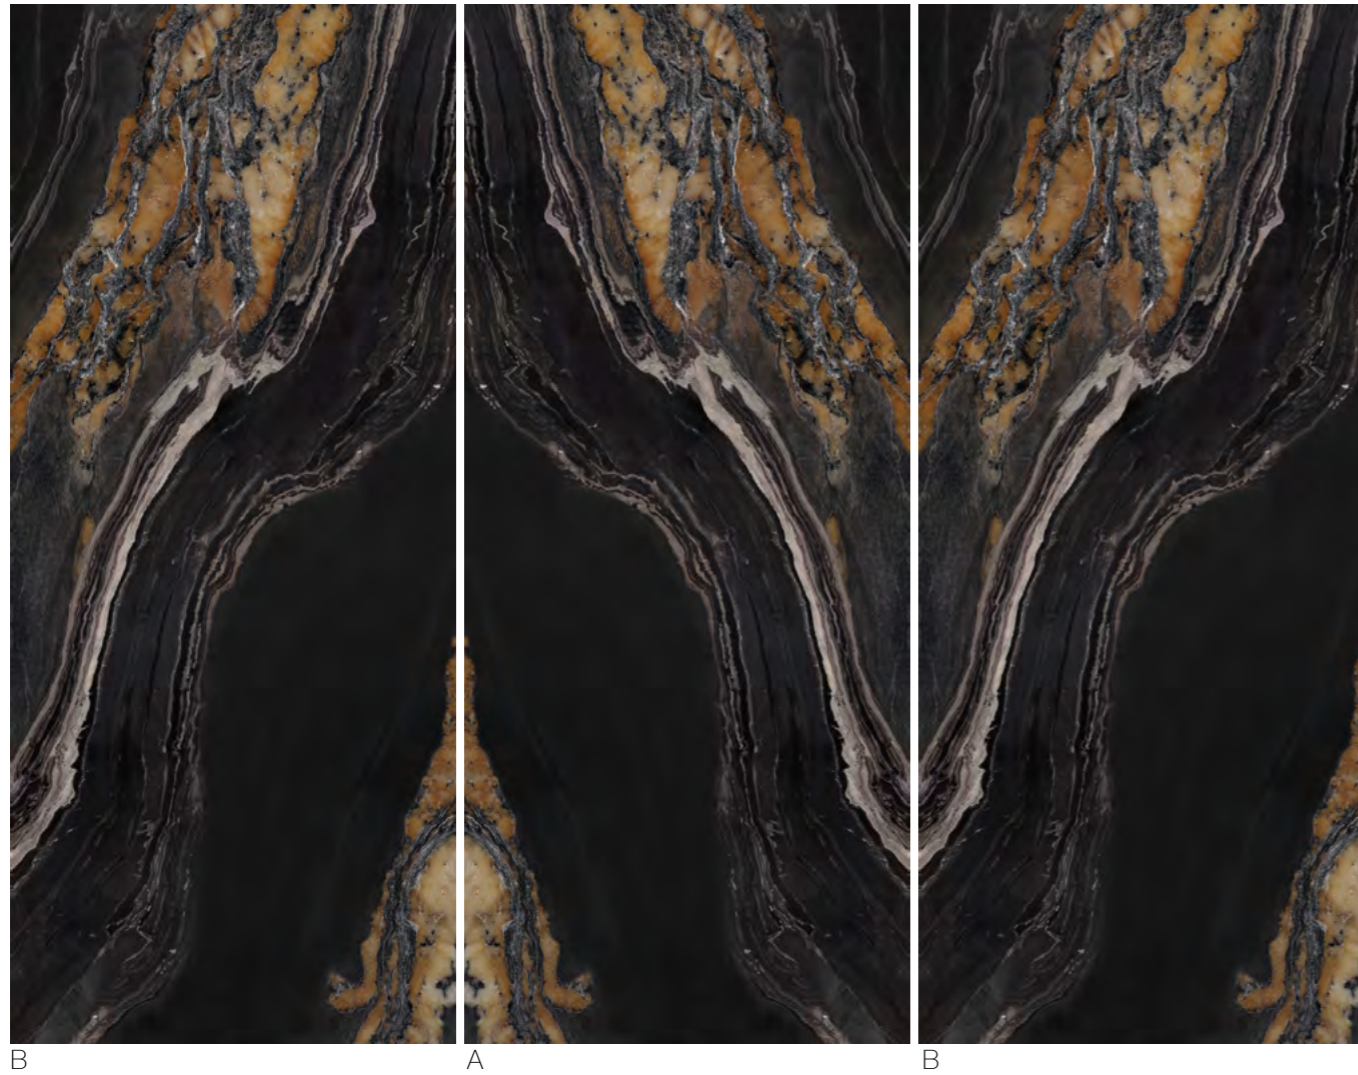

Noir Velvet Bookmatch

Bookmatch & Polished A + B

162x324	162x324 cm - 63.8"x127.6"	12 mm
Noir Velvet Polished BL-A		G-3590
Noir Velvet Polished BL-B		G-3590
120x280	119,3 x 280 cm - 46.97" x 110.24"	6 mm
Noir Velvet Polished BL-A		G-3413
Noir Velvet Polished BL-B		G-3413