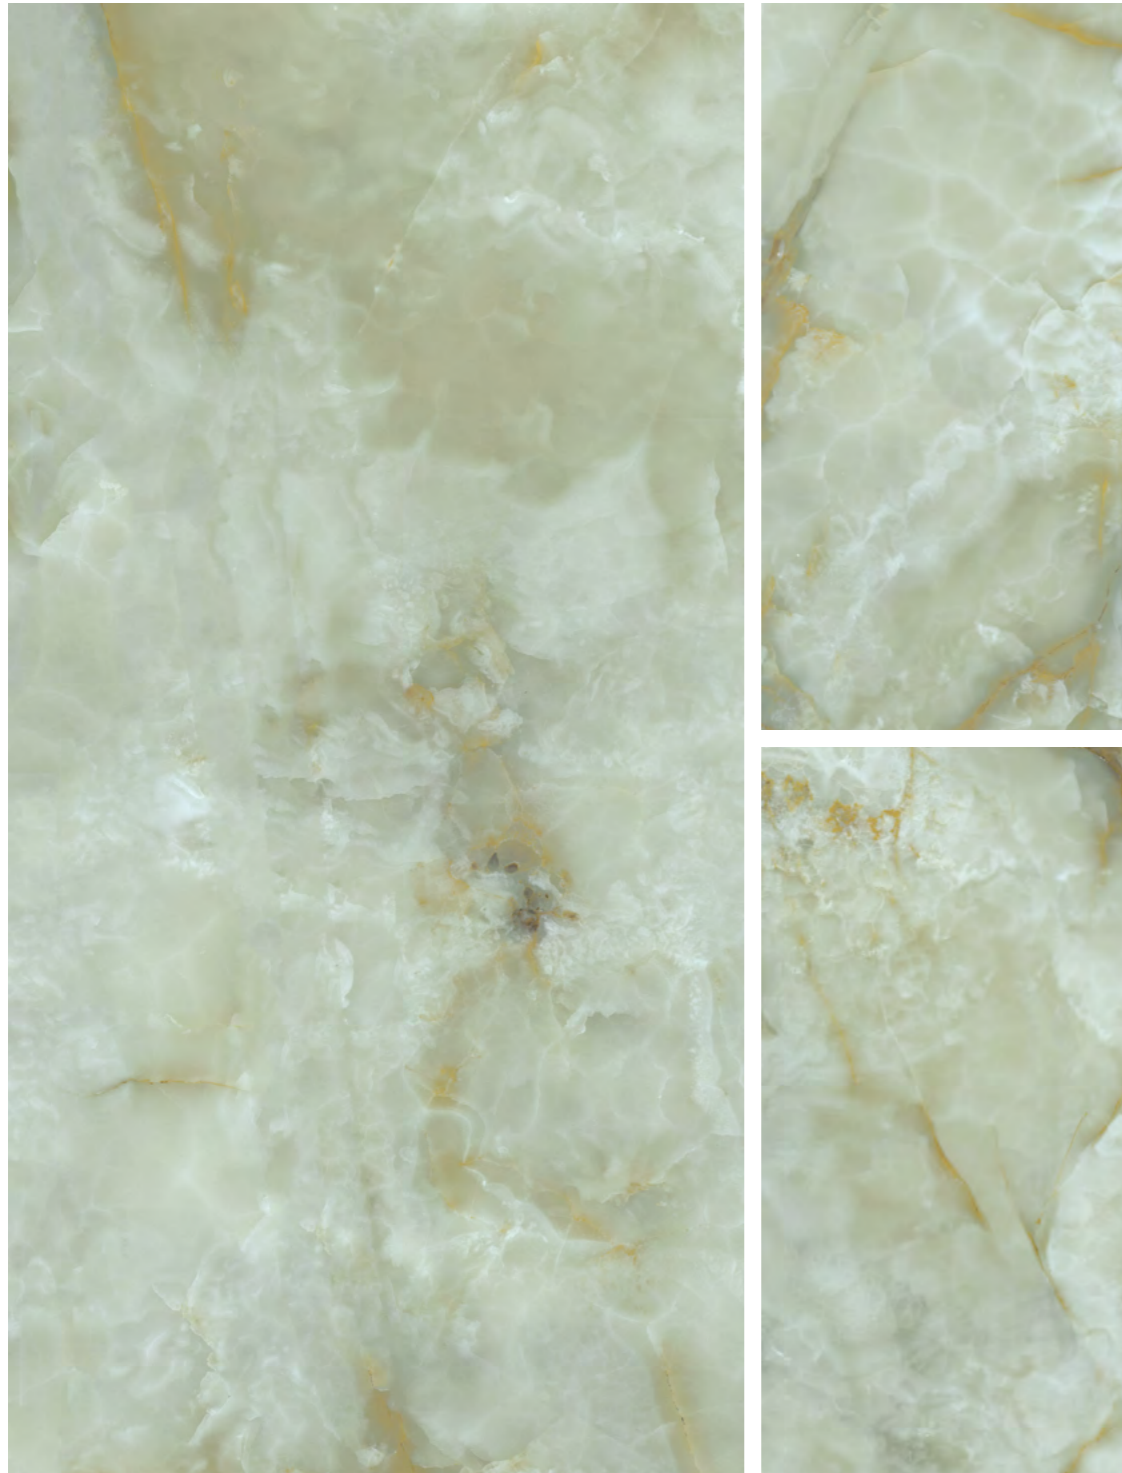

Onice Green Polished

120x300	119,3x300 cm - 46.97"x118.11"	6 mm
Onice Green Polished		G-3467
120x120	119,3x119,3 cm - 46.97"x46.97"	6 mm
Onice Green Polished		G-3467
60x150	59,55x150 cm - 23.44" x 59.06"	6 mm
Onice Green Polished		G-3467
60x60	59,55x59,55 cm - 23.62"x23.62"	7 mm
Onice Green Polished		G-1274

Technical Data	DIN 51130	DIN 51097	DCOF ANSI A 326.3	PTV BS 7976	CLASE UNE 41901 EX
Natural	R10	•	>0,42	>36	1
DIN 51130 / BS EN 13036-4 / UNE-ENV 12633. Test done in Onice Salmon natural 60x60. Average test result value on September 2020. Consult specific product test result value before supplying.					
DIN 51130 -Prueba realizada sobre el producto Onice Salmon natural 60x60. Valor de media a fecha de Septiembre 2020. Consultar valor de un producto específico antes del suministro.