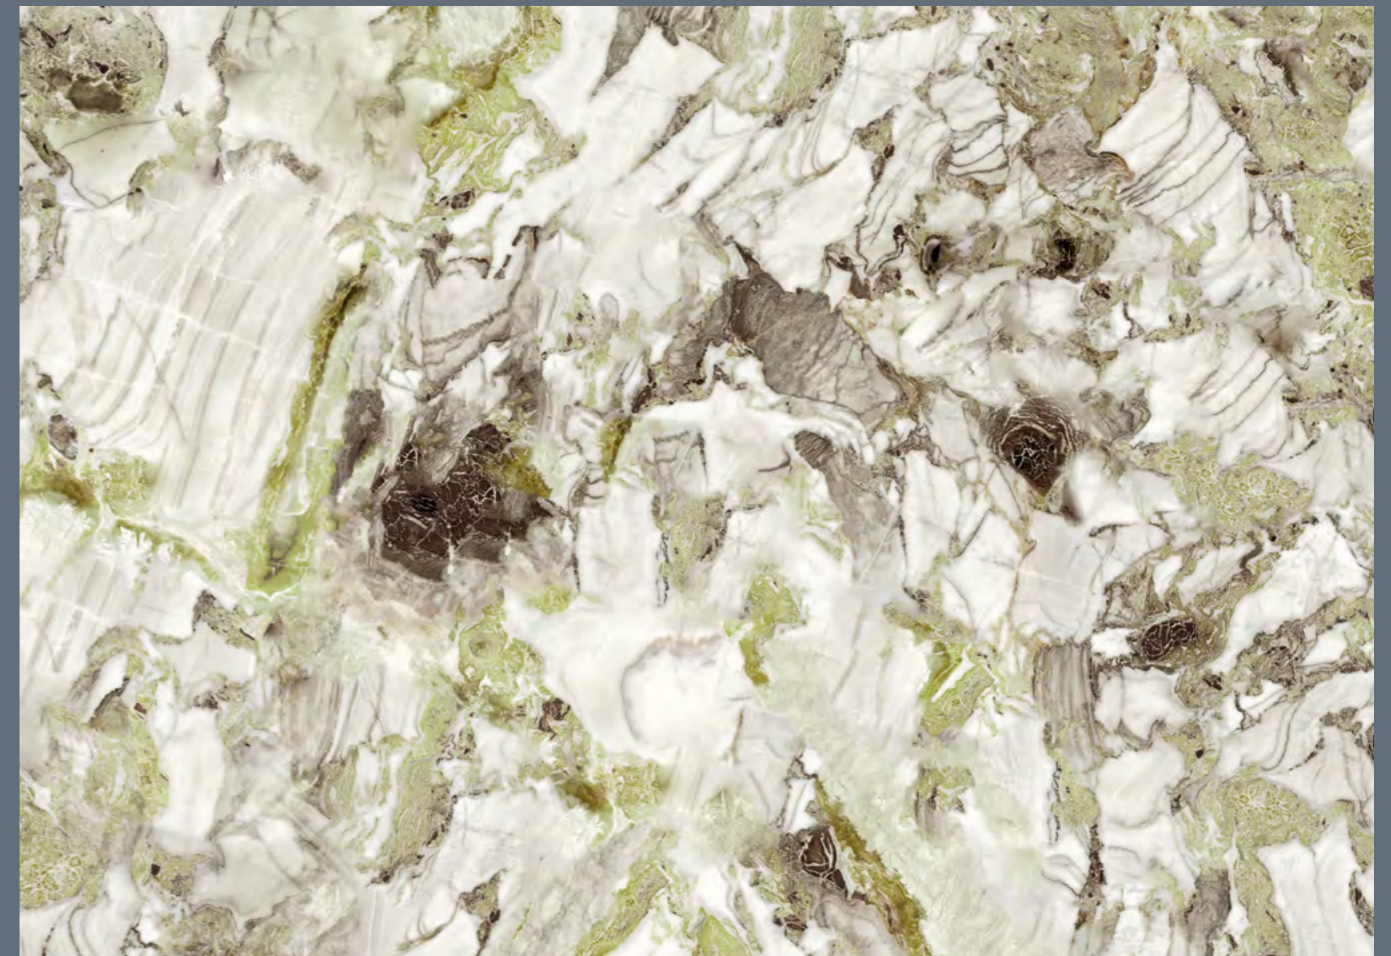

Ice Jade

COLLECTION

Floor & walls

120x260
46.97" x 102.4"

120x120
46.97" x 46.97"

60x120
23.45" x 46.97"

Polished 6 mm

Natural & Polished 7 mm