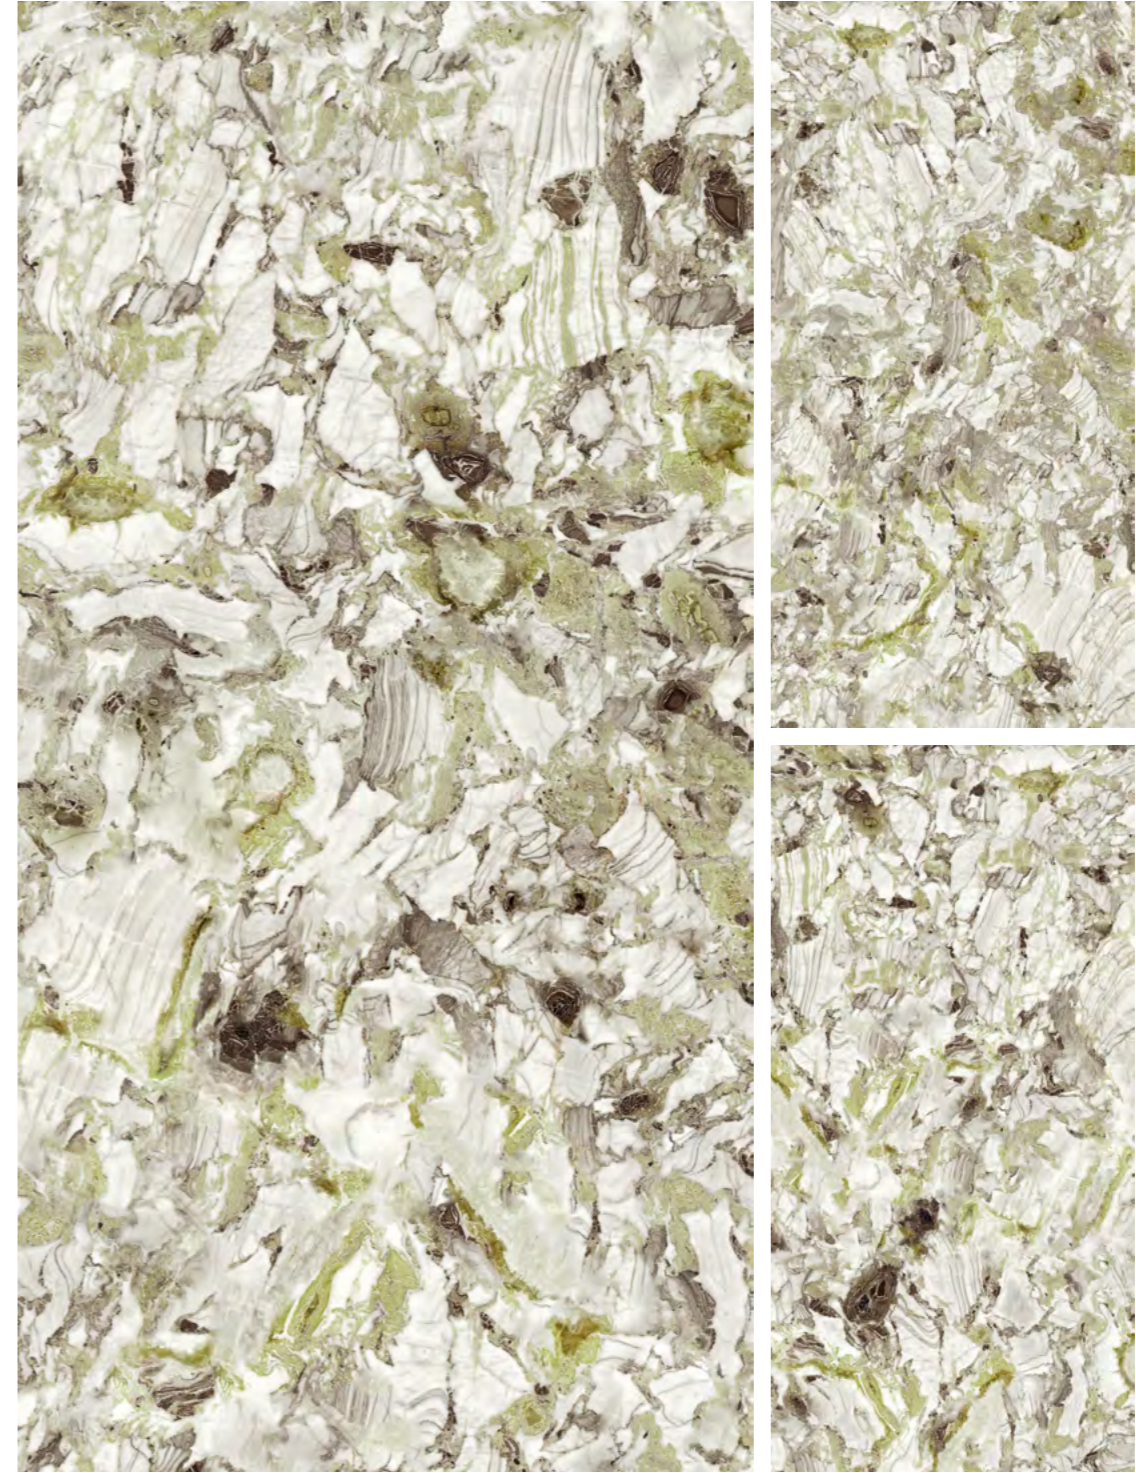

Ice Jade Green Polished

120x260 119,3x260 cm - 46.97"x102.4" 6 mm
Ice Jade Green Polished Mix G-3467