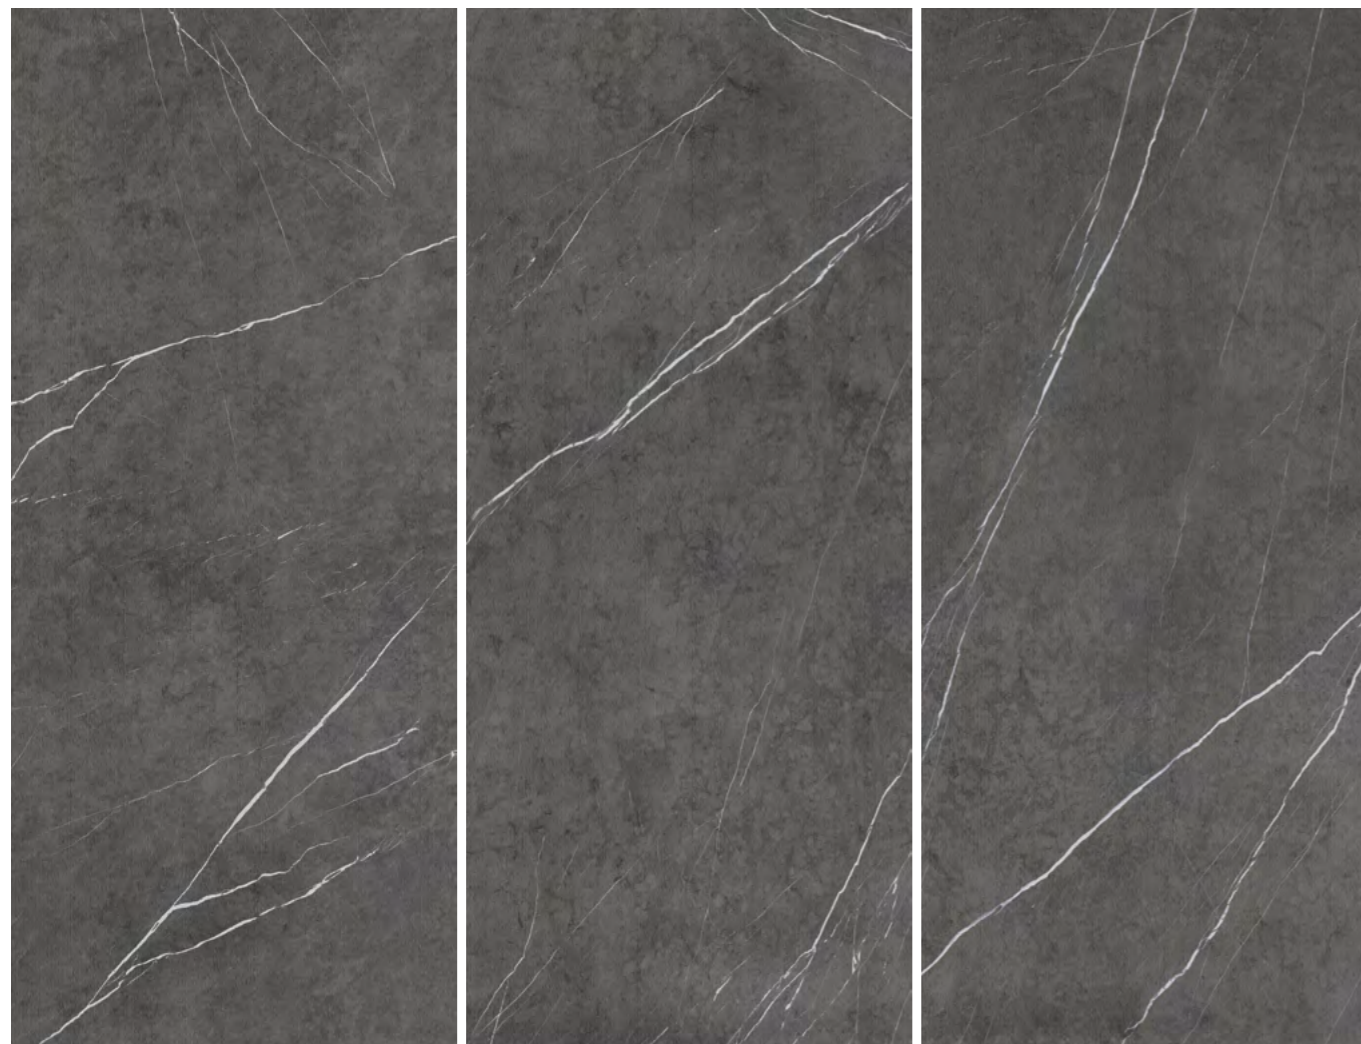

Argos Black Rigato

120X280 119,3 x 280 cm - 46.97"x110.24" **6 mm**
Argos Black Rigato G-3391

60x120 59,55x119,3 cm - 23.44"x46.97" **6 mm**
Argos Black Rigato G-3391