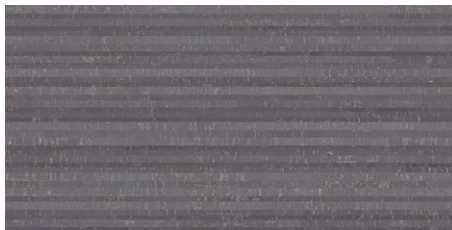

Black Natural

50x100 49,75x99,55 cm - 19,69"x39,37" **10 mm**
Cork Black Natural **G-7194**

Mosaics	SIZE / Formato	Beige	Black	Cherry	White
		Natural	Natural	Natural	Natural
	29,75x29,75 cm 11.71"x 11.71"	Mosaico			
		5x5			

Rodapie	SIZE / Formato	Beige	Black	Cherry	White
		Natural	Natural	Natural	Natural
	7,5x50	Rodapie			

Gradone	SIZE / Formato	Beige	Black	Cherry	White
		Natural	Natural	Natural	Natural
	50x100	Peldaño			
		Peldaño Ángulo			

Peldaño	SIZE / Formato	Beige	Black	Cherry	White
		Natural	Natural	Natural	Natural
	50x100	Peldaño			
		Peldaño Ángulo			

Packing List	Real Size cm	Real Size "	Box/ Pallet	Pzs/ Box	M2/ Pallet	M2/ Box	SQF/ Pallet	SQF/ Box	Kg/ Pallet	Kg/ Box	Kg/ Piece
50x100 (10 mm)	49,75x99,55	19.59x39.19	27	3	40,116	1,486	431,810	15,993	941	34,102	11,269

Technical Data	UNE EN 16165 A.B	UNE EN 16165 A.A	DCOF ANSI A 326.3	UNE EN 16165 A.A	UNE EN 16165 A.C+A.N.A
Natural	R10	B	>0,42	>36	2

DIN 51130 - DIN 51097 - UNE-ENV 12633. Test done in Cork Black Natural product Cork Black Natural 50x100. Average test result value on January 2025. Consult specific product test result value before supplying.

DIN 51130 - DIN 51097 - UNE-ENV 12633. Prueba realizada sobre el producto Cork Black Natural 50x100. Valor de media a fecha de Enero de 2025. Consultar valor de un producto específico antes del suministro.

Sizes

50x100

All sizes are rectified and without bevel edge finish. / Todos los formatos son rectificadas y no biselados.
Tiles with random shade and aspect variation. / Producto con alta variación cromática y destonificación en composiciones.