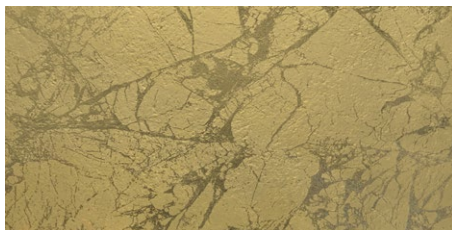

Silver Natural

50x100	49,75x99,55 cm - 19,69"x39,37"	10 mm
Riverwash Silver Natural		

Gold Natural

50x100	49,75x99,55 cm - 19,69"x39,37"	10 mm
Riverwash Gold Natural		

Mosaics	SIZE / Formato	Green	White	Wild Grey
		Natural	Natural	Natural
	29,75x29,75 cm 11.71"x 11.71"	Mosaico 5x5		