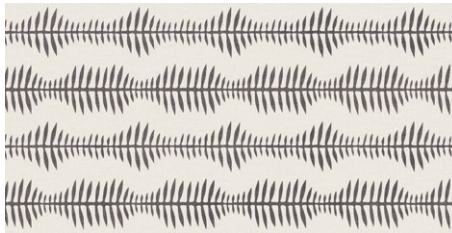

Blue Stelo

50x100 49,75x99,55 cm - 19.69"x39.37" **10 mm**
Ethnic Blue Stelo G-7230