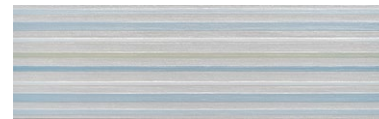

Pearl Decor

CERAMIC

30x100 29,75x99,55 - 11.71"x39.17" **7 mm**
Adom Pearl Rigato

30x100 29,75x99,55 - 11.71"x39.17" **7 mm**
Adom Pearl Decor

Packing List	Real Size cm	Real Size"	Box/ Pallet	Pzs/ Box	M2/ Pallet	M2/ Box	SQF/ Pallet	SQF/ Box	Kg/ Pallet	Kg/ Box	Kg/ Piece
30x100 (7 mm)	29,75x99,55	11.71x39.17	44	5	65,123	1,48	701	15,931	950	21,21	4,242

Sizes

30x100

All sizes are rectified and without bevel edge finish. / Todos los formatos son rectificadas y no biselados.
Tiles with random shade and aspect variation. / Producto con alta variación cromática y destonificación en composiciones.