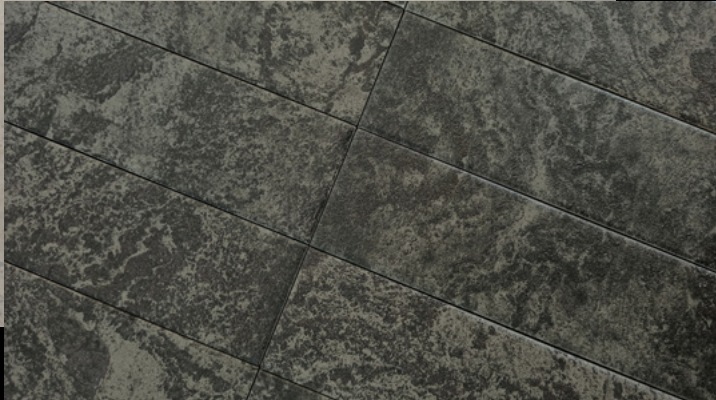

189001 Pietra Viva Taupe 90x90 cm./35.4"x35.4"
188998 Pietra Viva Taupe 60x120 cm./23.6"x47.2"
189086 Iceberg Black 6,4x22,3m./2.6"x8.7"