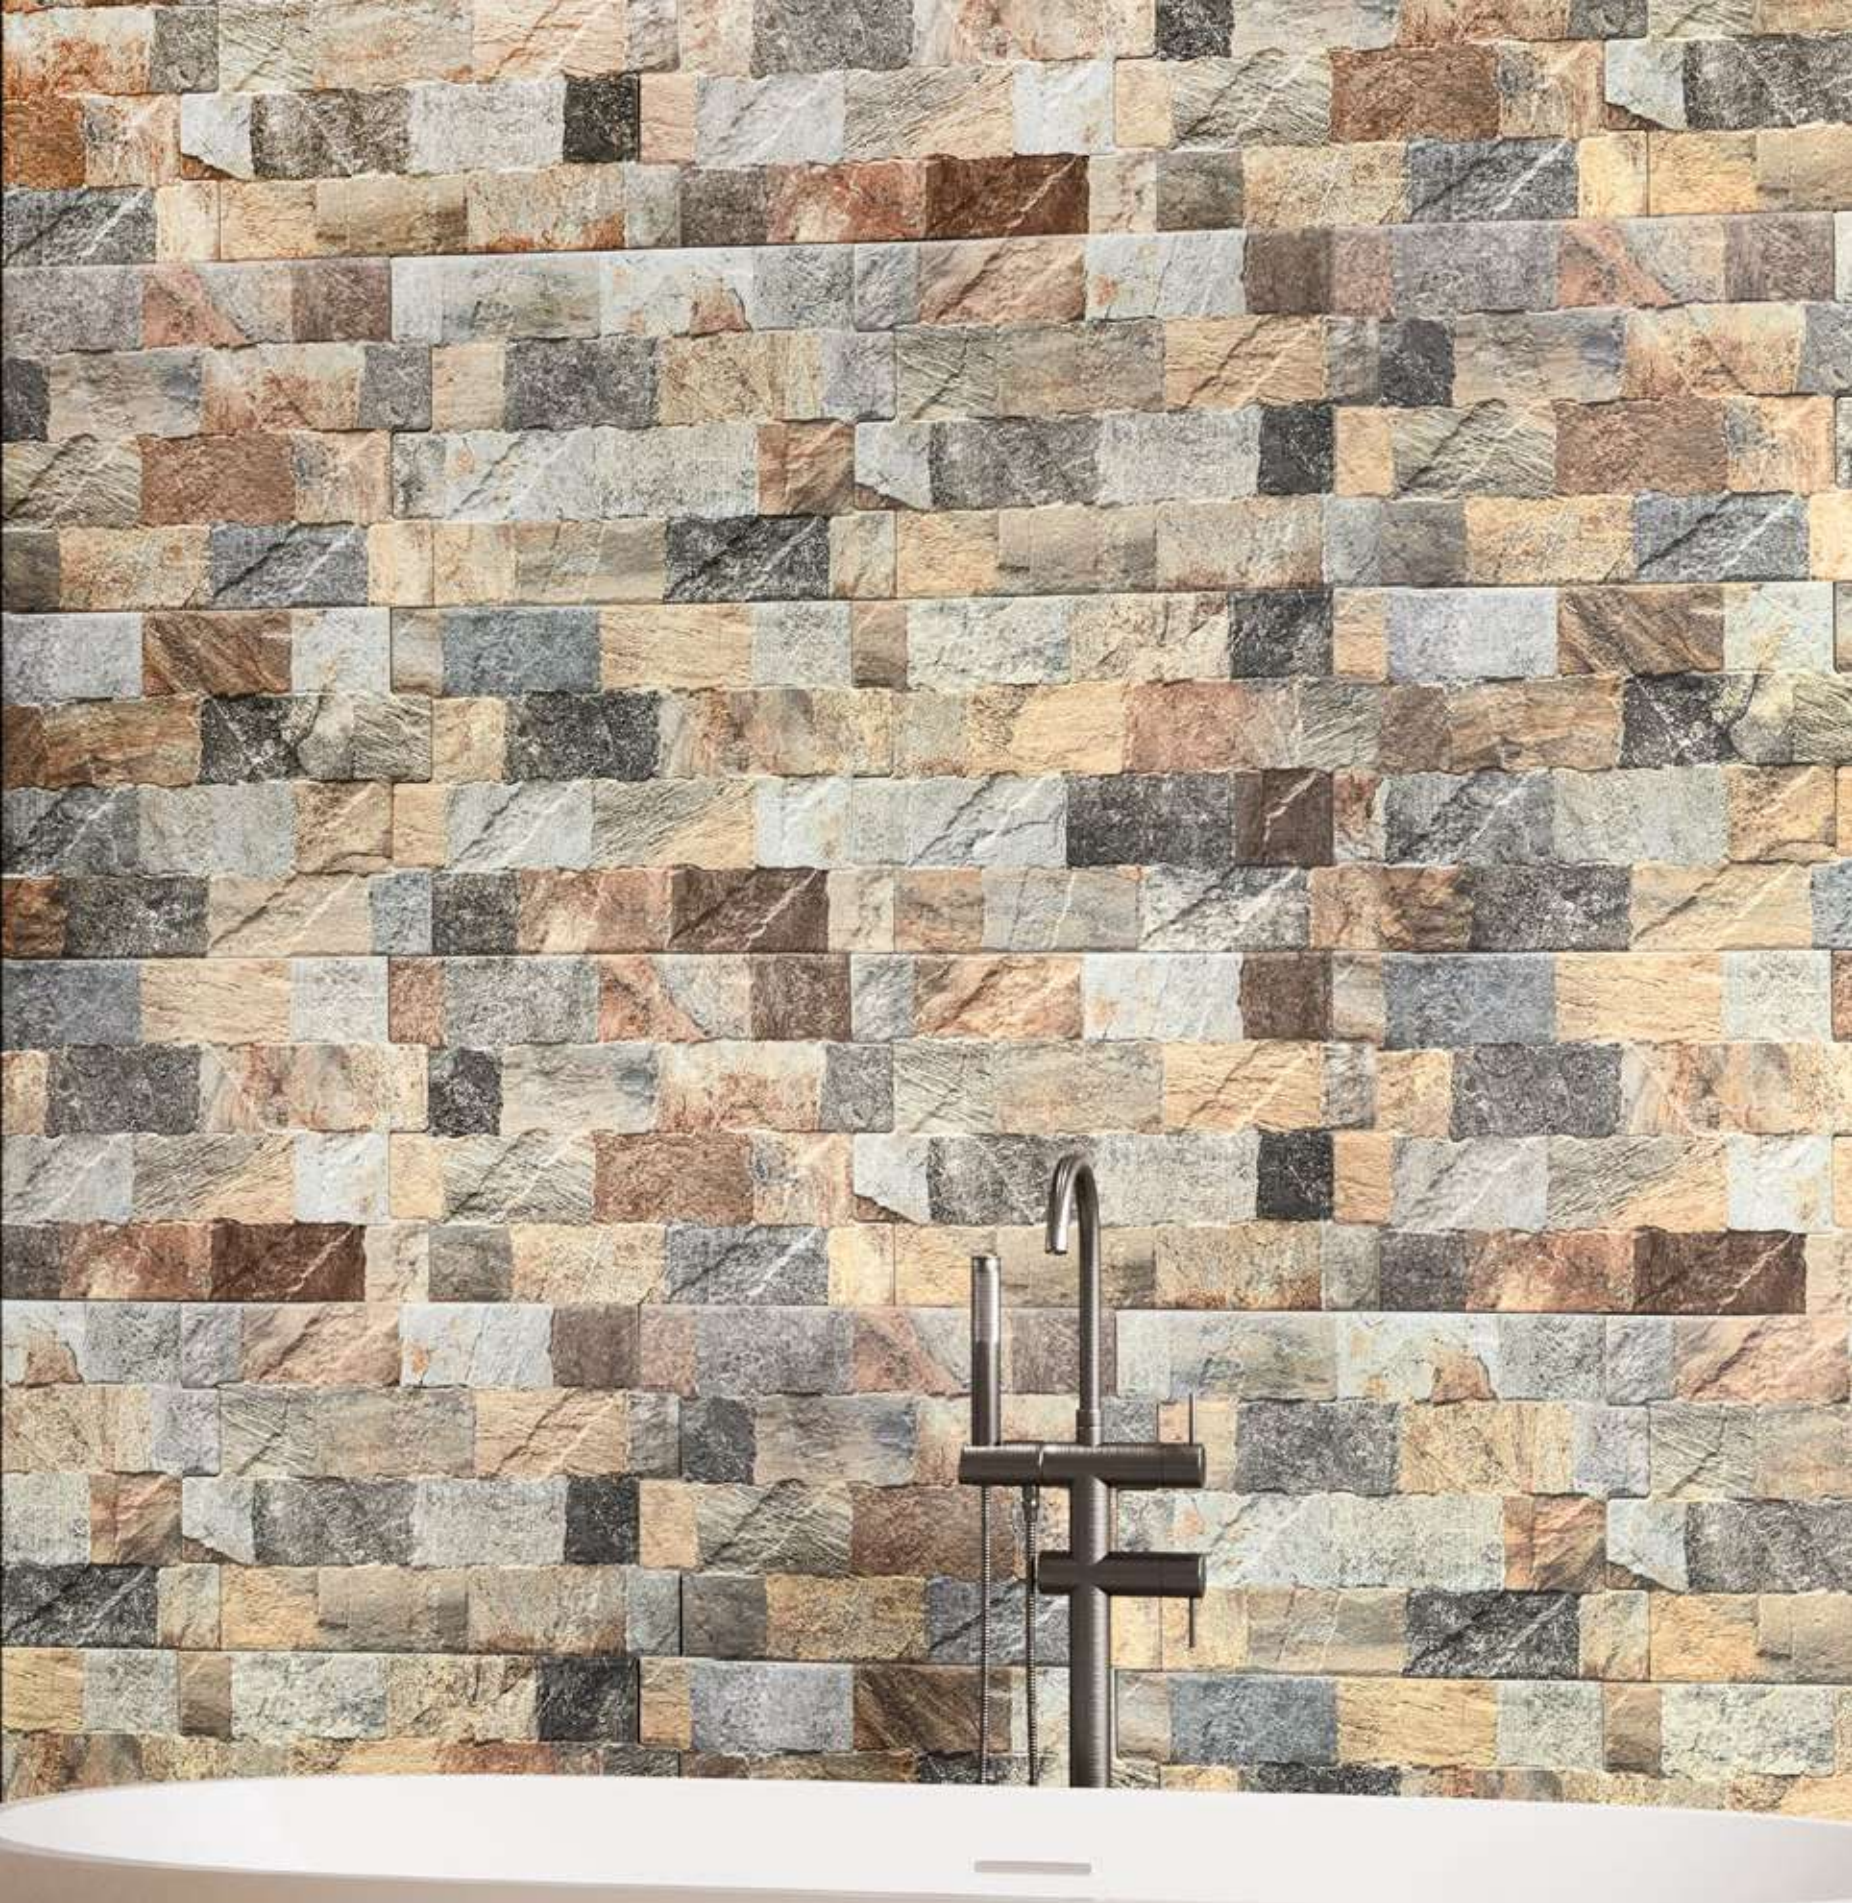

Donegal

34 x 50

RED BODY

WALL

MATT

CONSIDERABLE

34 x 50 cm | M - 250
13,3" x 19,6" | M - 250

DONEGAL GREY

DONEGAL MIX

DONEGAL OXIDE

GREY

MIX

OXIDE

34 x 50

7

1,19

76,16

64

1.360

1120 x 1120