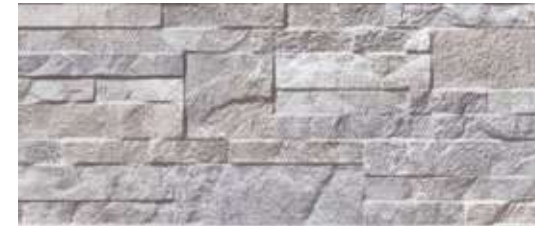

QUARTZ SILVER