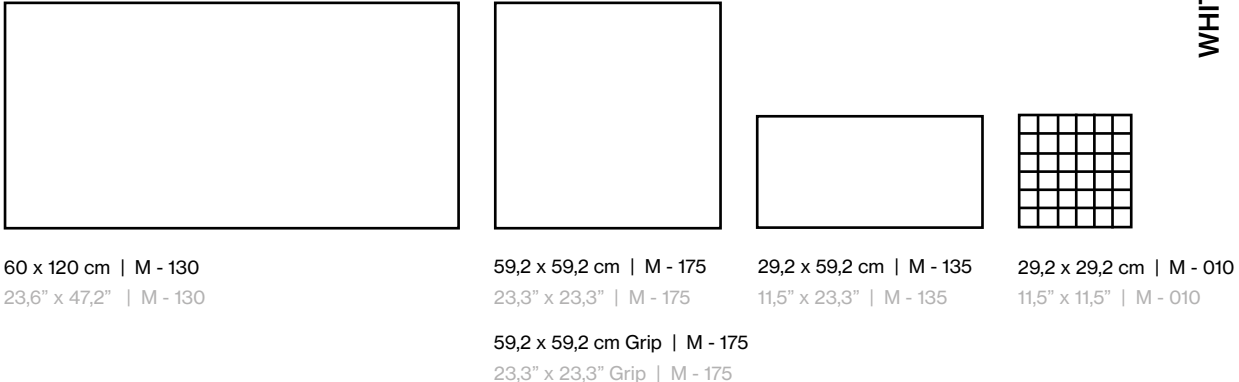

WHITE

ARDENA CHISEL WHITE

ARDENA CHISEL IVORY

IVORY

PEARL

GRAPHITE