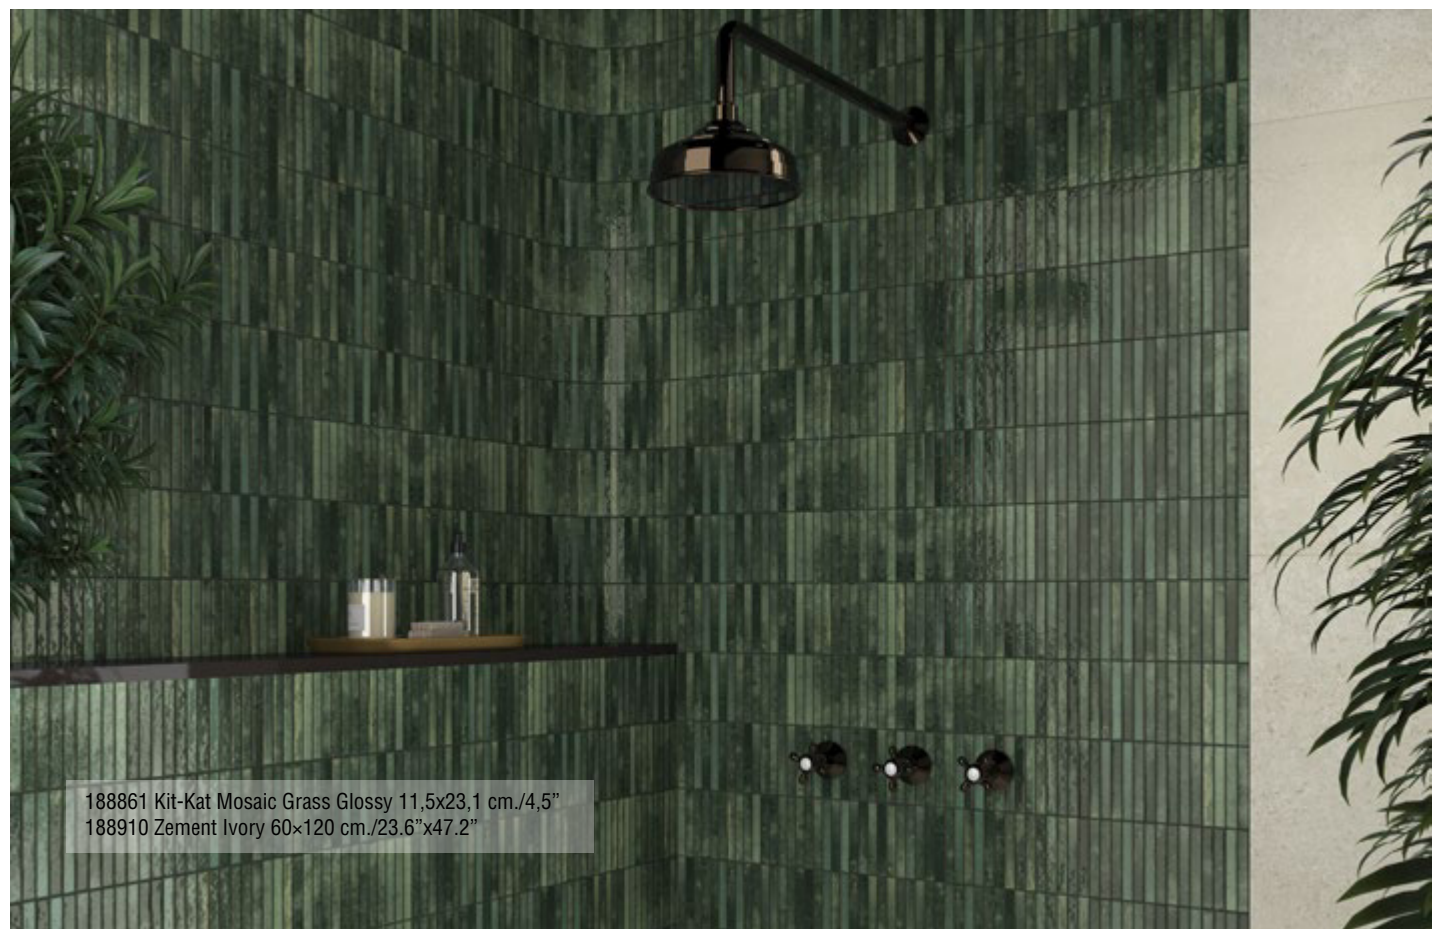

188862 Kit-Kat Mosaic Snow Glossy

188861 Kit-Kat Mosaic Grass Glossy 11,5x23,1 cm./4,5"
188910 Zement Ivory 60x120 cm./23.6"x47.2"