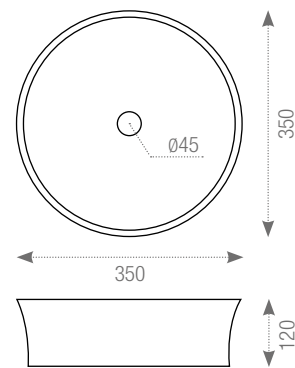

MATT

Pintado a mano / Hand painted