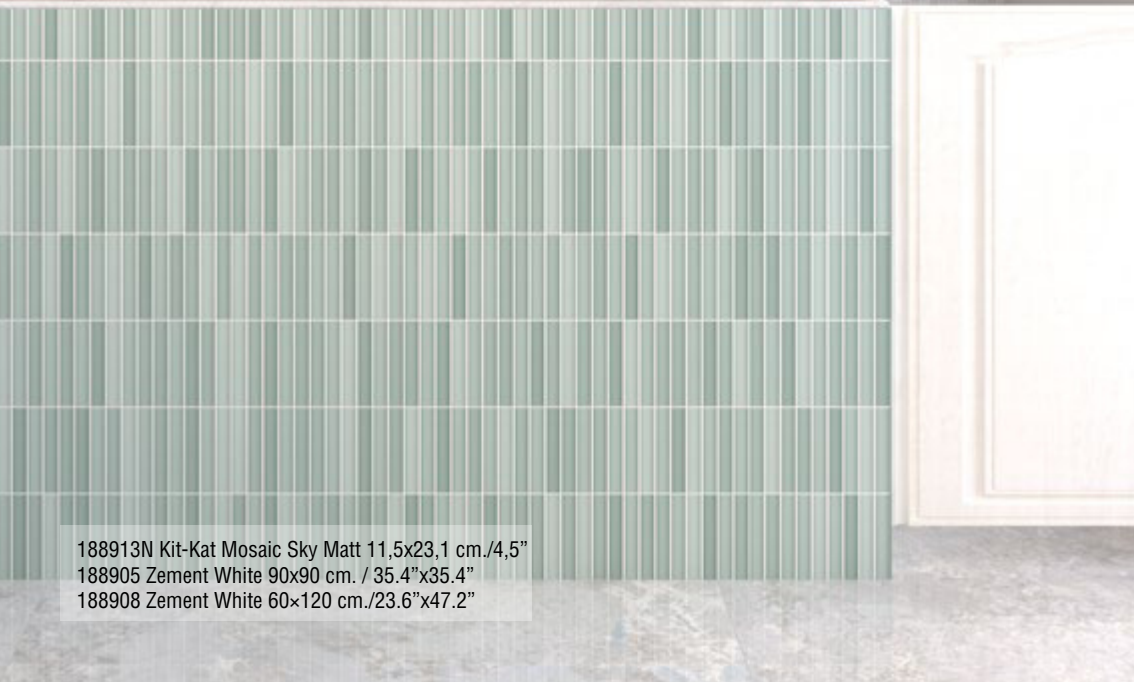

188913N Kit-Kat Mosaic Sky Matt 11,5x23,1 cm./4,5"
188905 Zement White 90x90 cm. / 35.4"x35.4"
188908 Zement White 60x120 cm./23.6"x47.2"