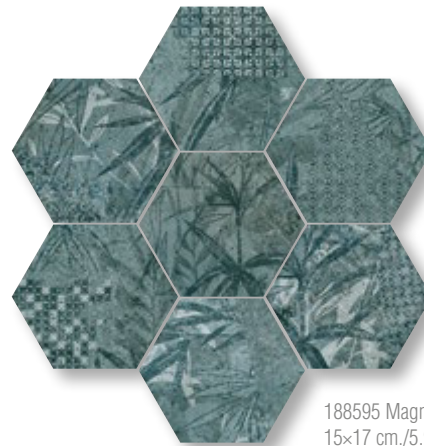

188595 Magnet Tropic Petrol
15x17 cm./5.9"x6.7" M947