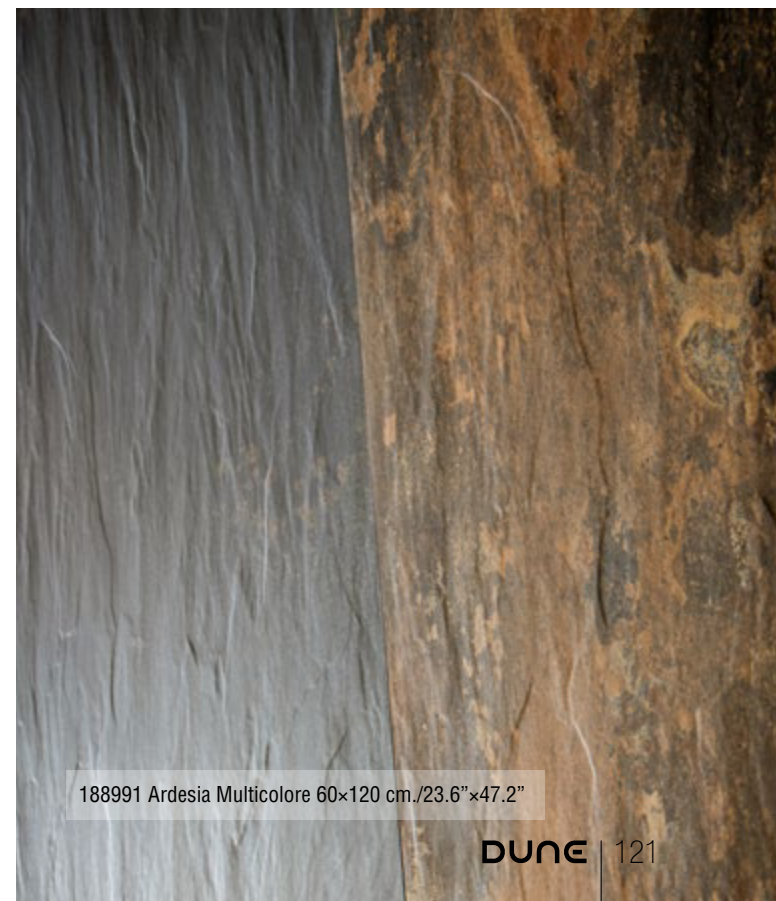

188996 Ardesia Chiara 30x60 cm. / 11.8"x23.6"

188991 Ardesia Multicolore 60x120 cm./23.6"x47.2"