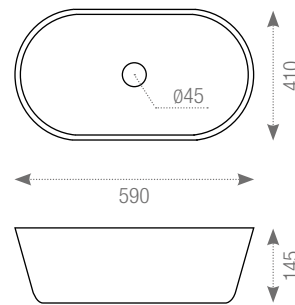

MATT

Pintado a mano / Hand painted