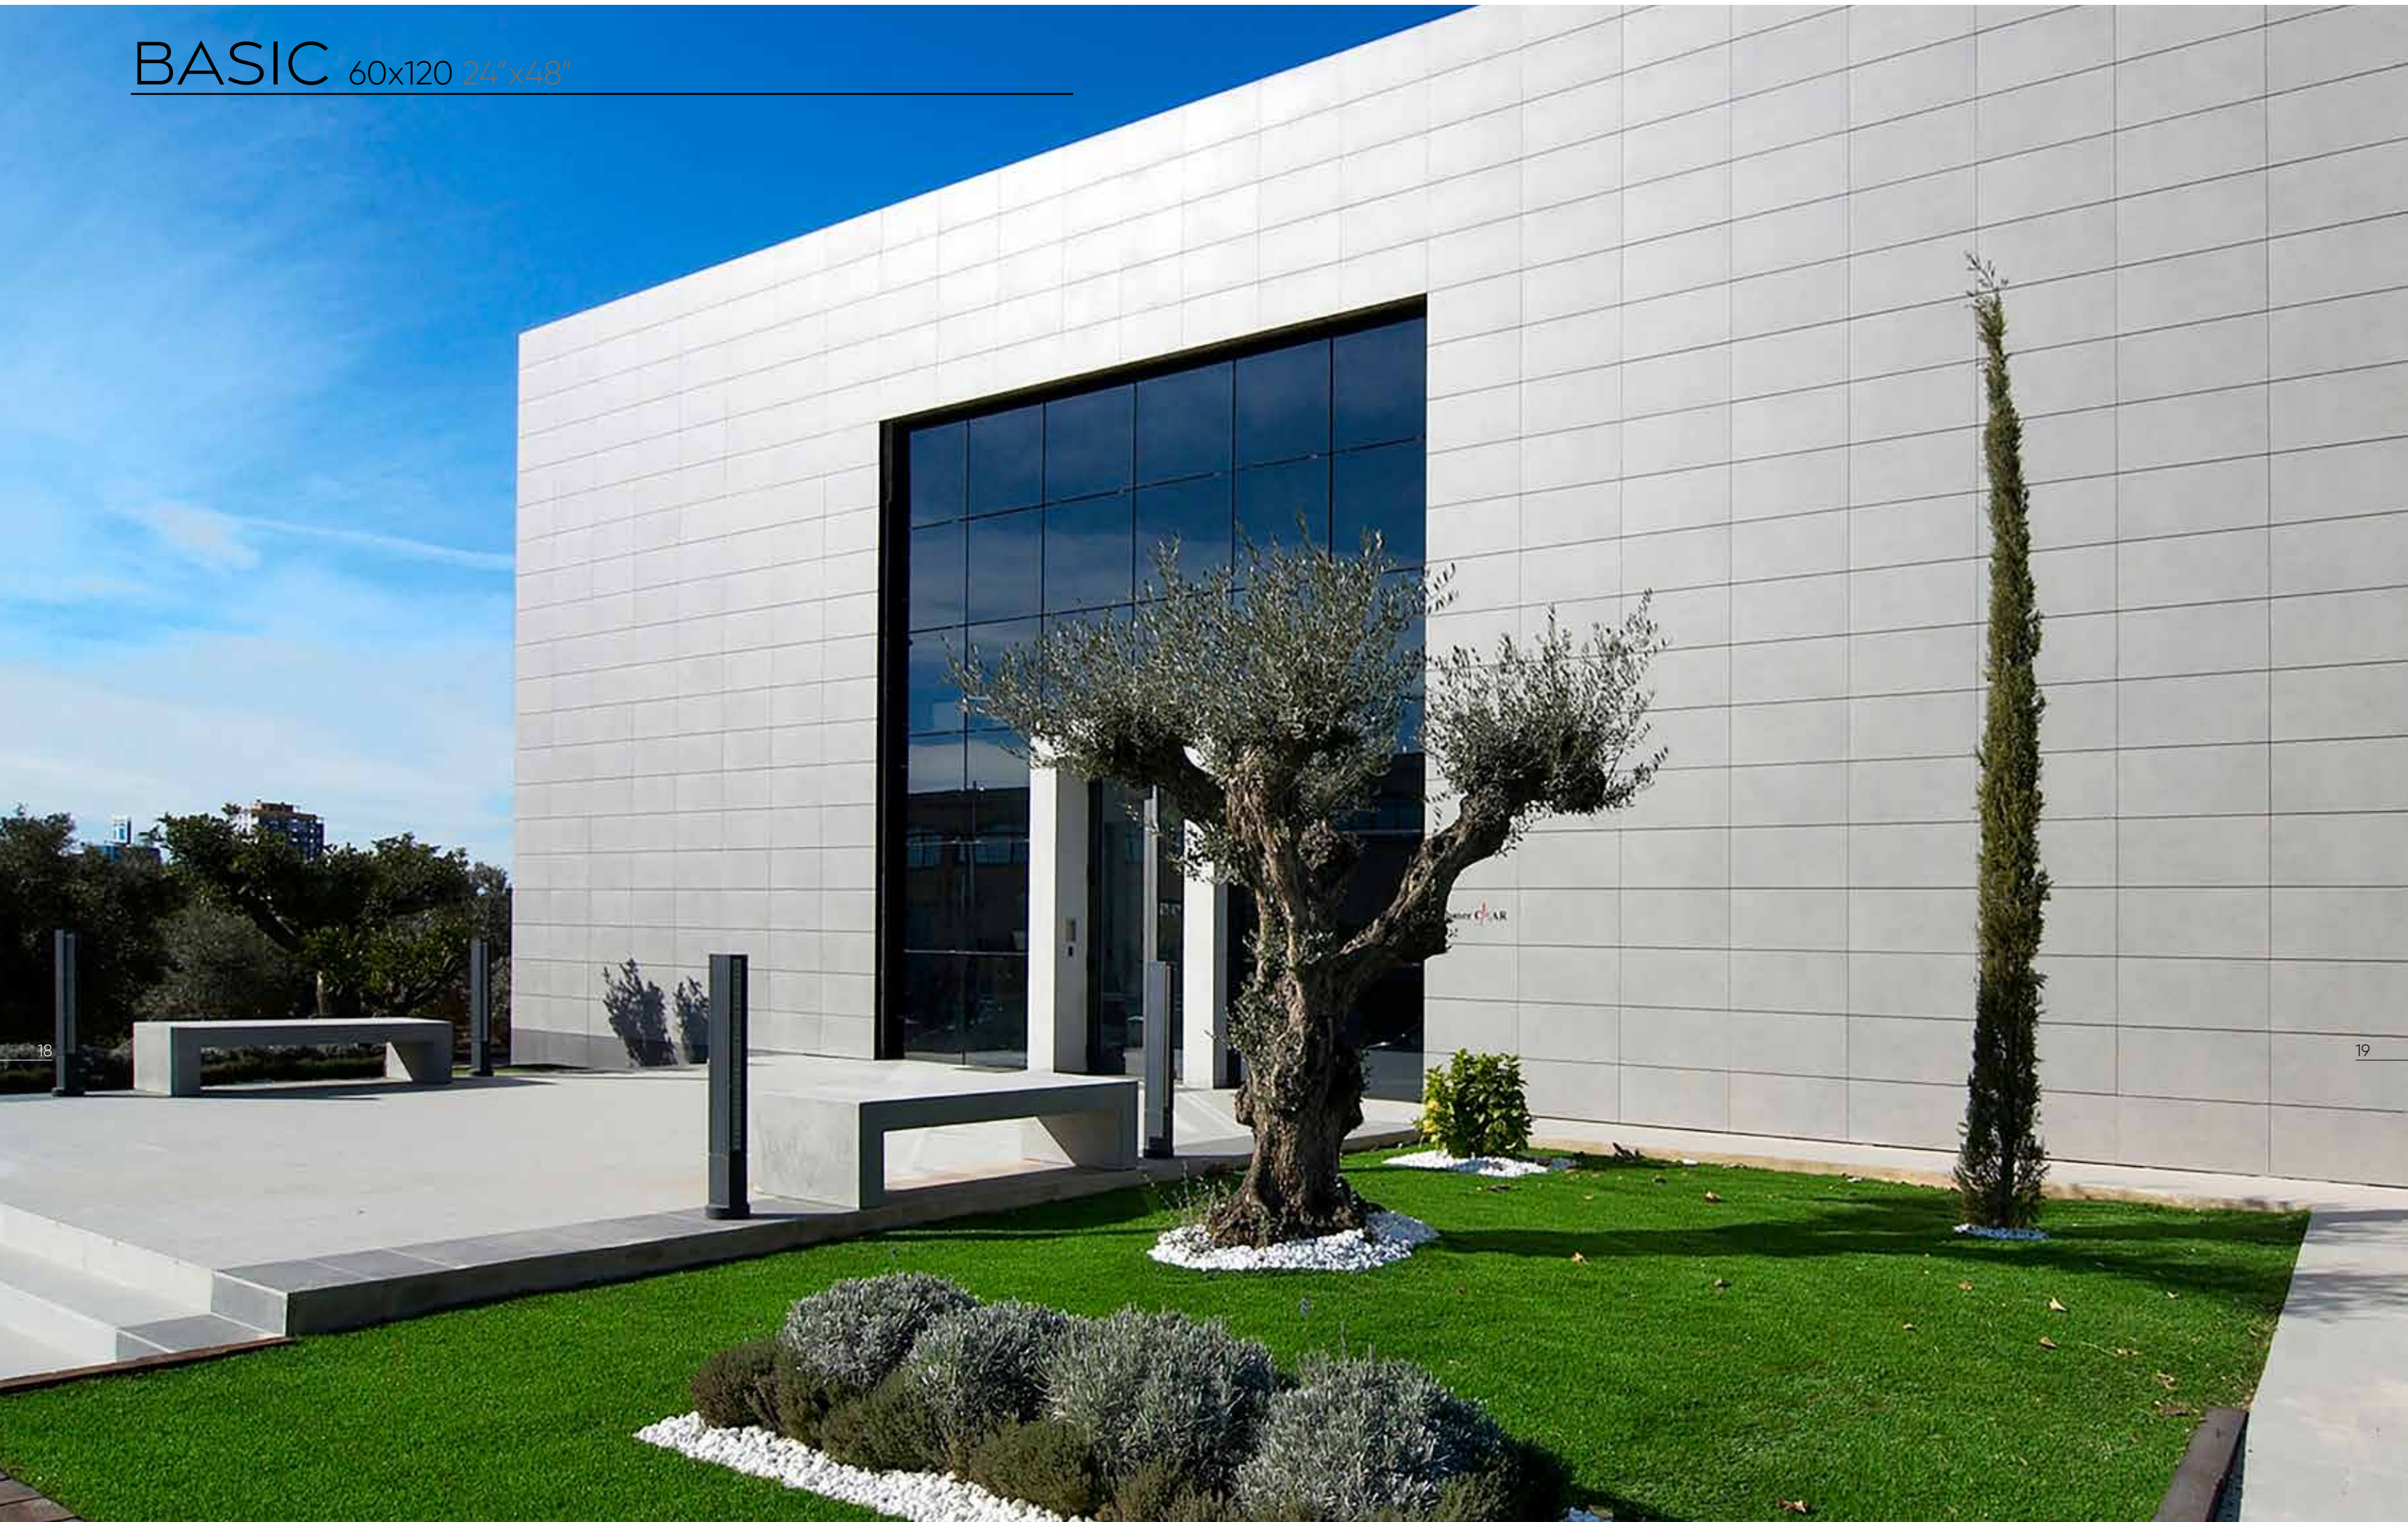

BASIC 60x120 24"x48"