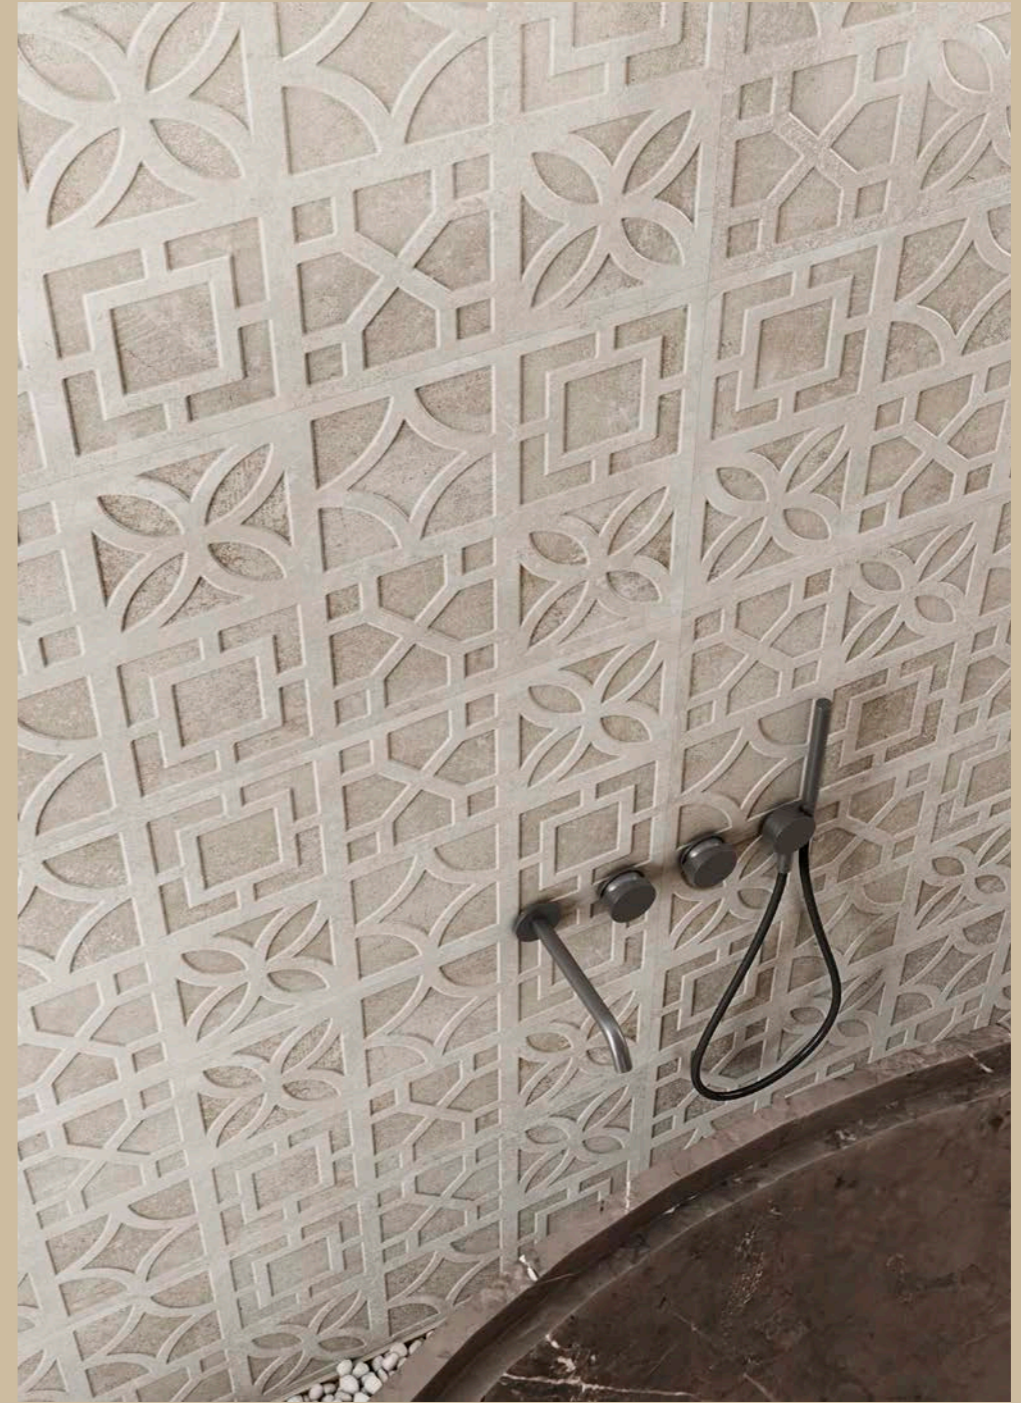

Rockwell is a French stone, in the spotlight for Saloni as one of the latest trends in style and interior design. Smooth surfaces with personality and a certain natural tonality that, together with its warm colour palette, give this series its hallmark.

Rockwell una piedra francesa, en el punto de mira y foco de interés para Saloni en las últimas tendencias del diseño e interiorismo. Superficies suaves y con personalidad de cierta destonificación natural que junto a su paleta de color de toques cálidos hace de esta serie su sello de identidad.

Rockwell, une pierre française dans la ligne de mire de Saloni dans les dernières tendances du design et de la décoration d'intérieur. Des surfaces douces pleines de personnalité au dégradé naturel qui, associées à une palette de couleurs aux tons chauds, confèrent son identité à cette série.

Rockwell Avra 40X120 Marfil