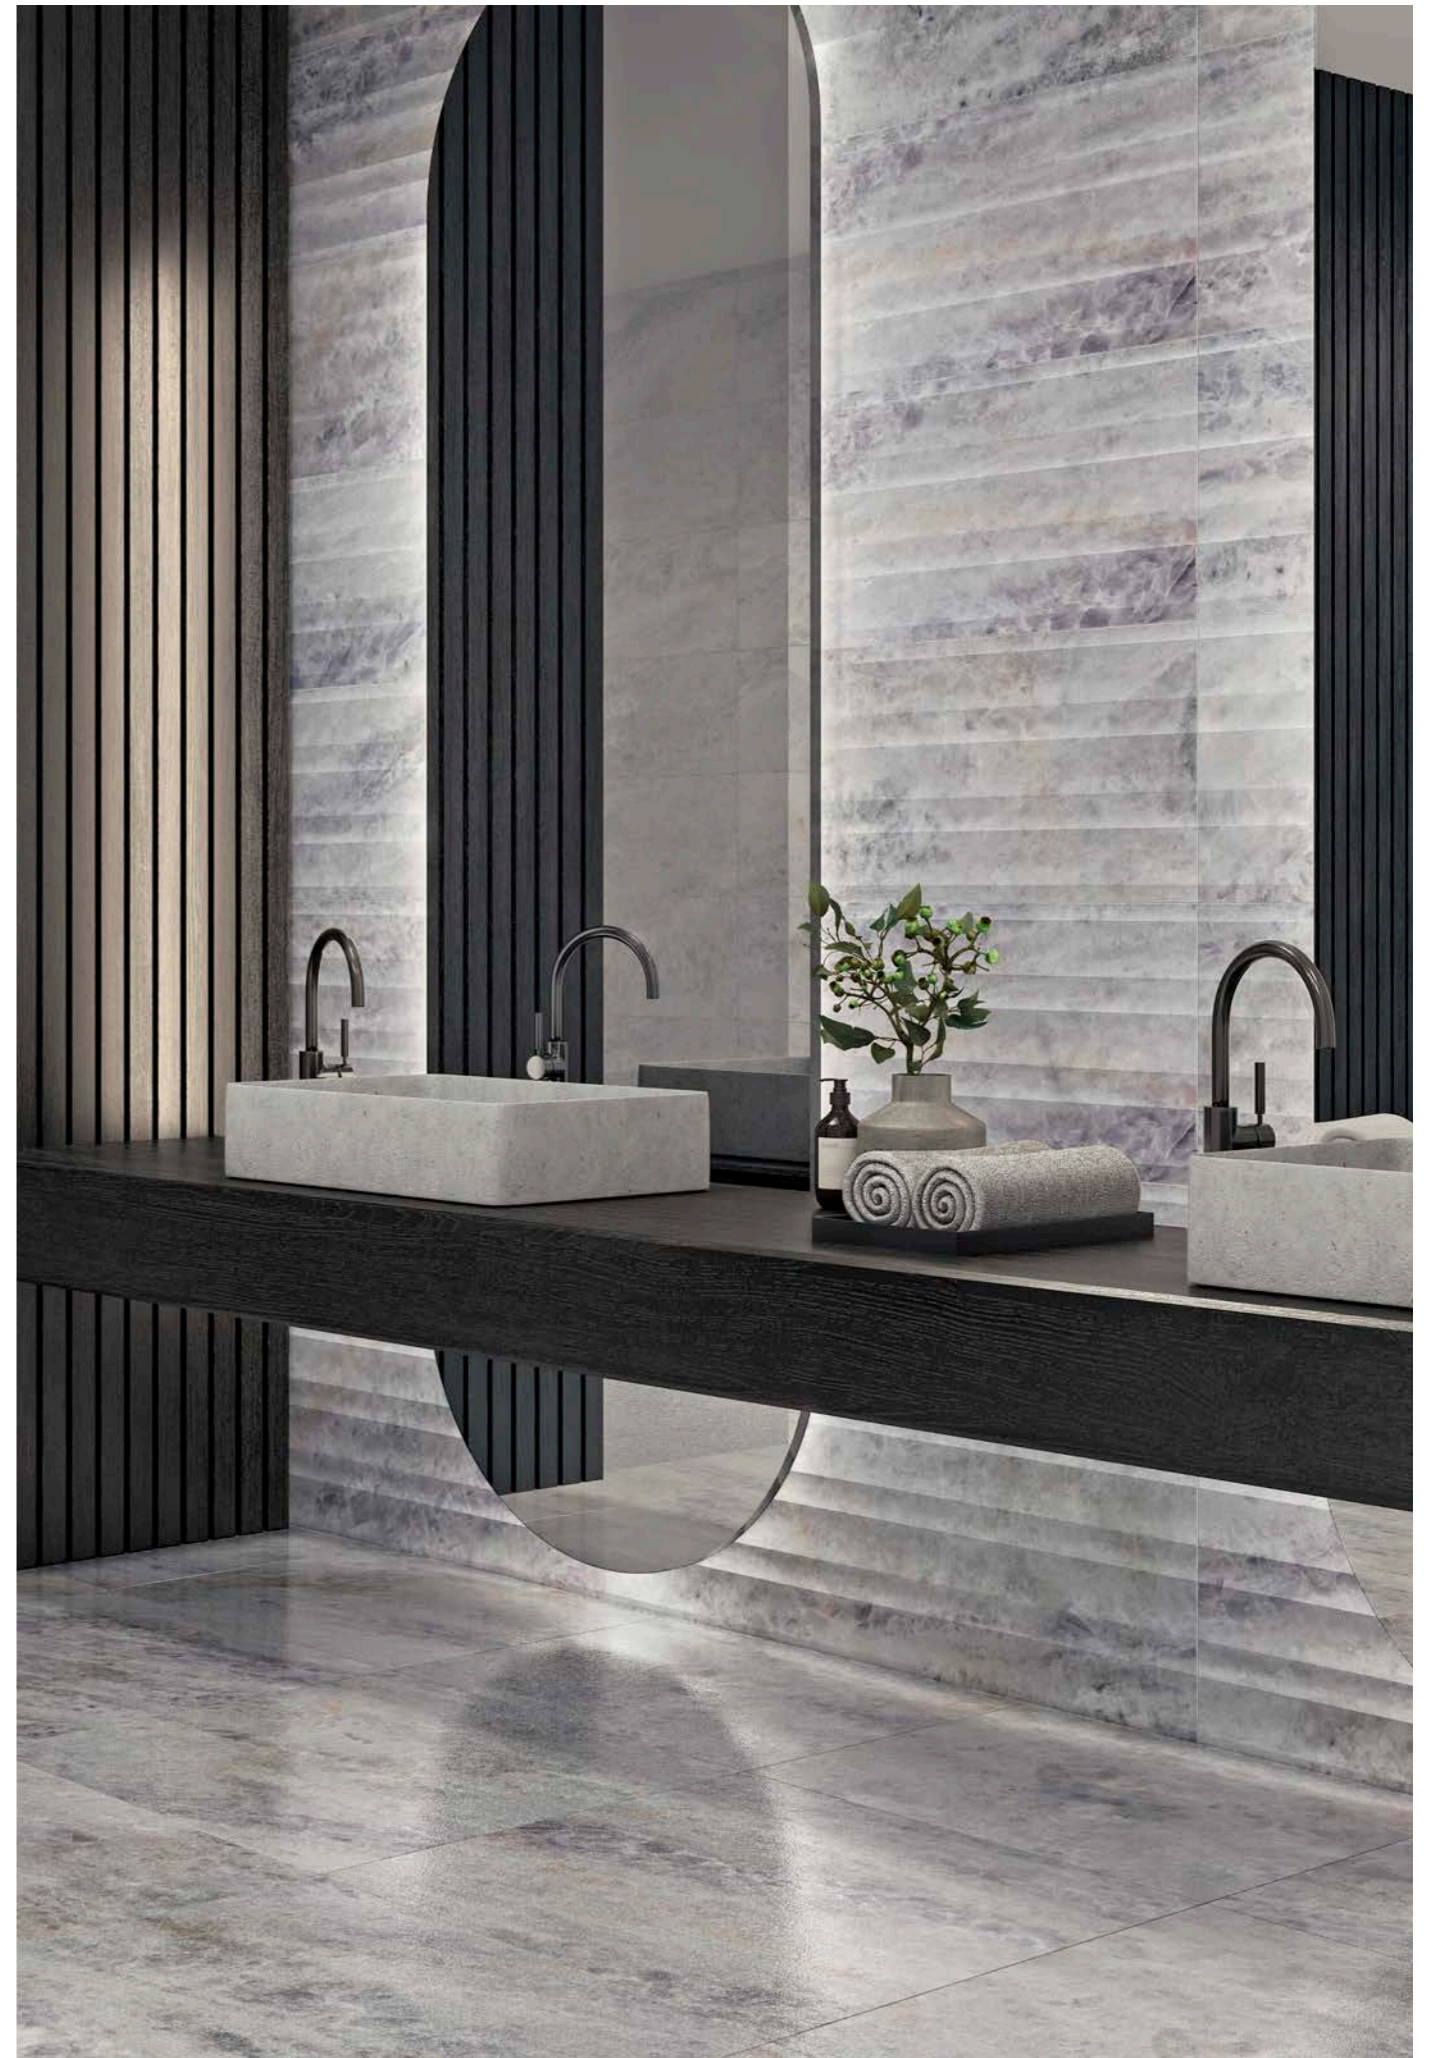

A spectacular Super White Moon stone. Rather than pure white, this is a delicate looking marble with pale grey and muted veins running through the white, with a mix of fine defined veins and darker ones, adding surprising depth to the stone. You could say Teseo is how the moon would look reflected on a ceramic surface.