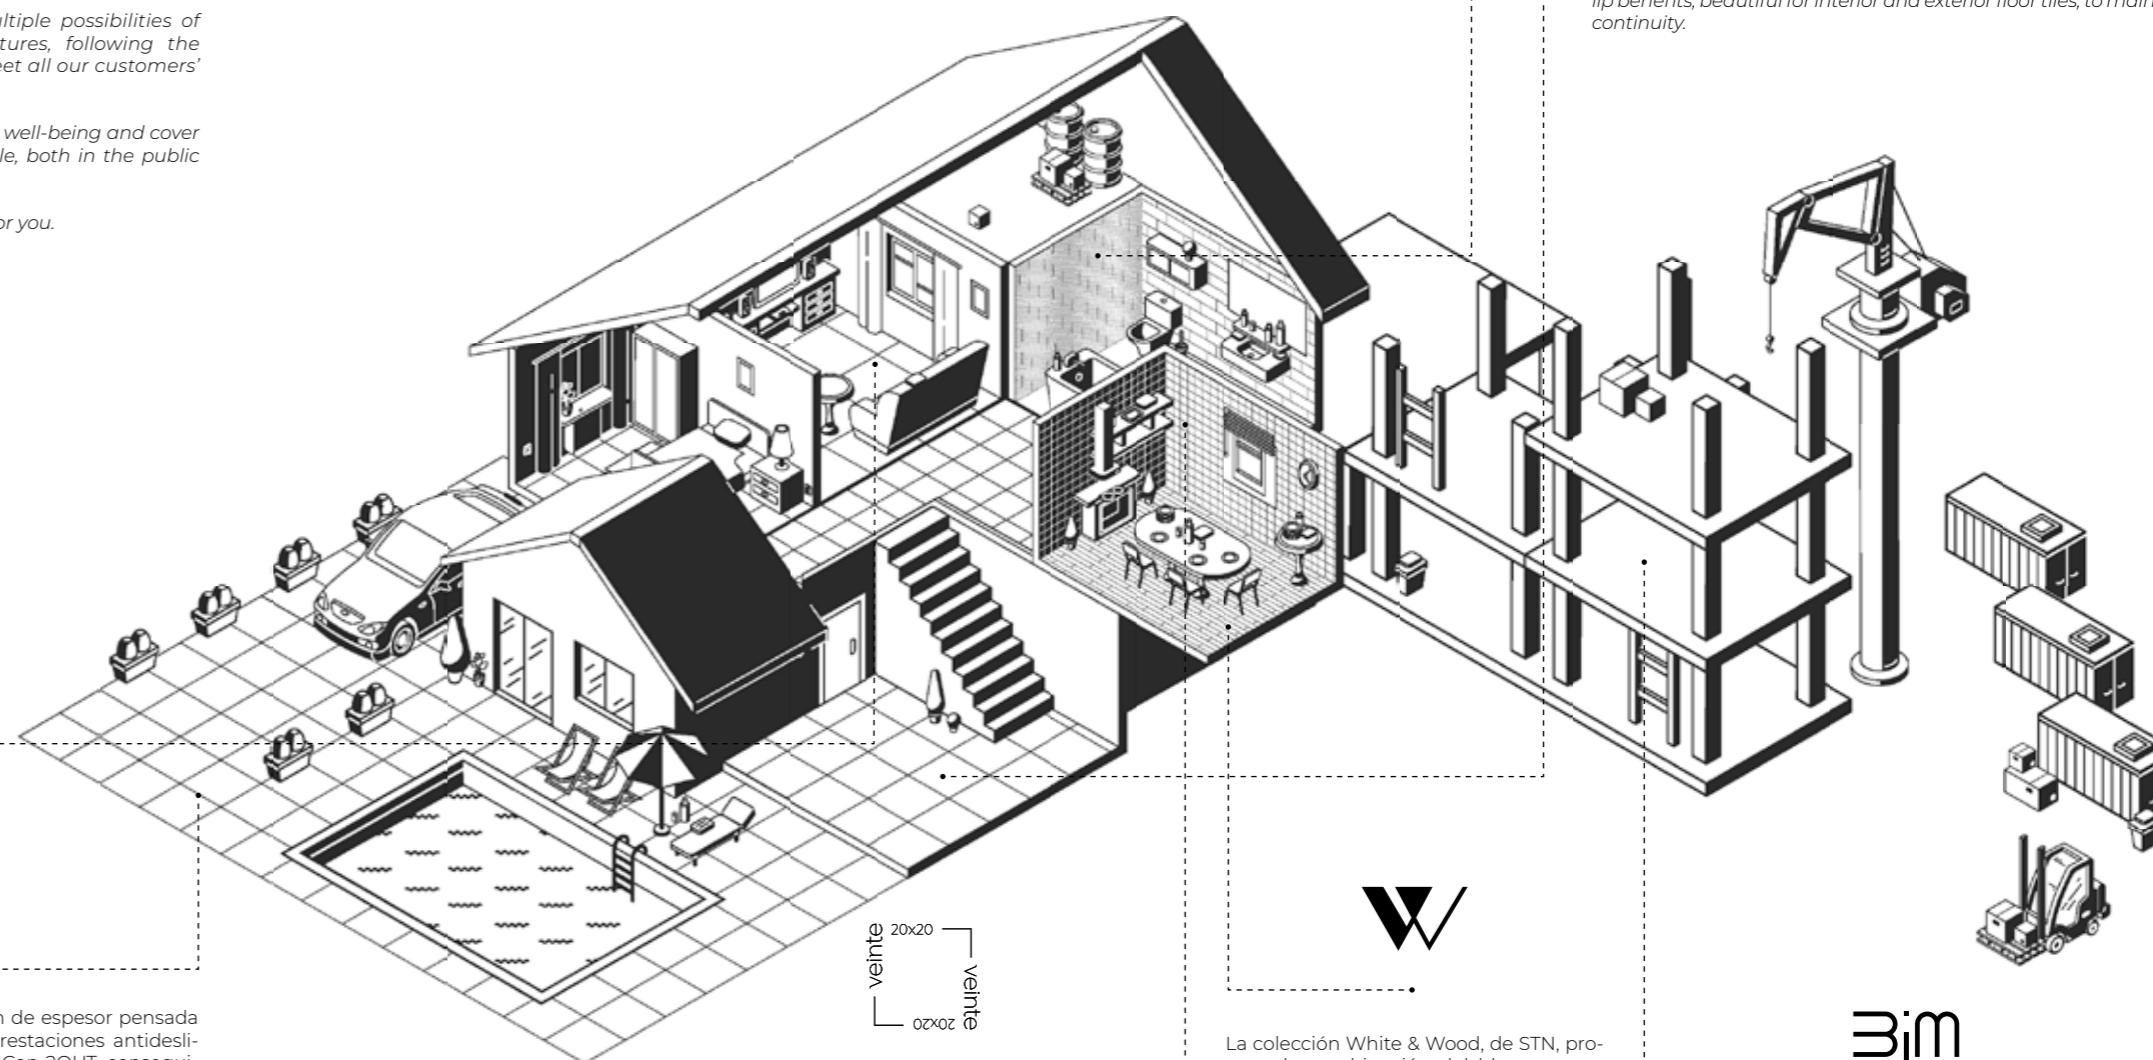

We are committed to offering multiple possibilities of finishes, formats, reliefs, and textures, following the latest market trends, in order to meet all our customers' needs.

Our purpose is to help the search for well-being and cover all spaces where we feel comfortable, both in the public and private spheres.

Find out which is the most suitable for you.

LIFE]
IS]
[CO-

Life is Co es mezclar, fusionar y compartir. Es un proyecto que permite fusionar múltiples combinaciones de productos cerámicos con las tendencias decorativas actuales.

Life is Co is mixing, blending and sharing. Is a project that allows to bring together multiple combinations of ceramic products with current decorative trends in order to create comfortable spaces.

INOUT

INOUT, la nueva aplicación de STN para pavimentos, combina de la mejor manera rendimiento, estética y versatilidad. Una única textura, suave y fácil de limpiar, y con altas prestaciones antideslizantes. Perfecto para vestir suelos de interior y exterior manteniendo la continuidad.

INOUT, a new technology applied by STN for floors tiles, which combines in the best way, performance, aesthetics and versatility. Only one surface finish, smooth and easy to clean, with high anti-slip benefits, beautiful for interior and exterior floor tiles, to maintain continuity.

ASTRA
POLISHED TILES

ASTRA, de STN, es una apuesta por las superficies cerámicas pulidas de alto brillo, elaboradas mediante una innovadora tecnología cerámica. Gracias al acabado ASTRA la representación cerámica del mármol alcanza niveles de perfección absoluta mediante una elevada precisión digital y una resistencia mecánica hitherto unimaginable in natural materials.

ASTRA, by STN, is committed to high-gloss polished ceramic surfaces, produced using innovative ceramic technology. ASTRA finish raises marble-effect tiles to new heights of perfection, thanks to the design's digital precision and a mechanical resistance hitherto unimaginable in natural materials.

20UT
Outdoor SOLUTIONS

La gama de gres porcelánico de 2cm de espesor pensada para su uso exterior debido a sus prestaciones antideslizantes y su elevada carga de rotura. Con 20UT, conseguimos que la cerámica llegue a todos los lugares, gracias a su diseño, resistencia y seguridad se adapta a cualquier superficie, vistiendo espacios tanto públicos como privados.

The range of 2cm porcelain tiles conceived for outdoor use, thanks to their non-slip properties and high breaking load. With 20UT, ceramic tiles can now be used anywhere, thanks to 20UT's design, resistance and reliability, it can be used on all surfaces, in both public and private settings.

veinte 20x20
veinte 20x20

La nueva colección en formato pequeño creada por STN reinventa la historia de la cerámica mediante las tecnologías actuales. VEINTE reúne las formas esenciales, composiciones simples y múltiples, para decorar espacios dando un aire fresco a las estancias.

The new small collection created by STN, reinvents the tile history through new technology. VEINTE combines essential simple or multiple compositions which are able to decorate in a new contemporary way.

W

La colección White & Wood, de STN, propone la combinación del blanco como color universal, puro y luminoso con la madera sinónimo de calidez, naturalidad y confort.

The collection White & Wood from STN suggests the combination of white as a universal, pure, and gleaming color with wood as a synonym of warmth, comfort, and naturalness.

BIM

BUILDING INFORMATION MANAGEMENT

Desarrollo de la biblioteca BIM STN para su uso en proyectos del canal contract, prescriptor y construcción.

Development of the BIM STN library for its use in contract, prescriber, and construction projects.