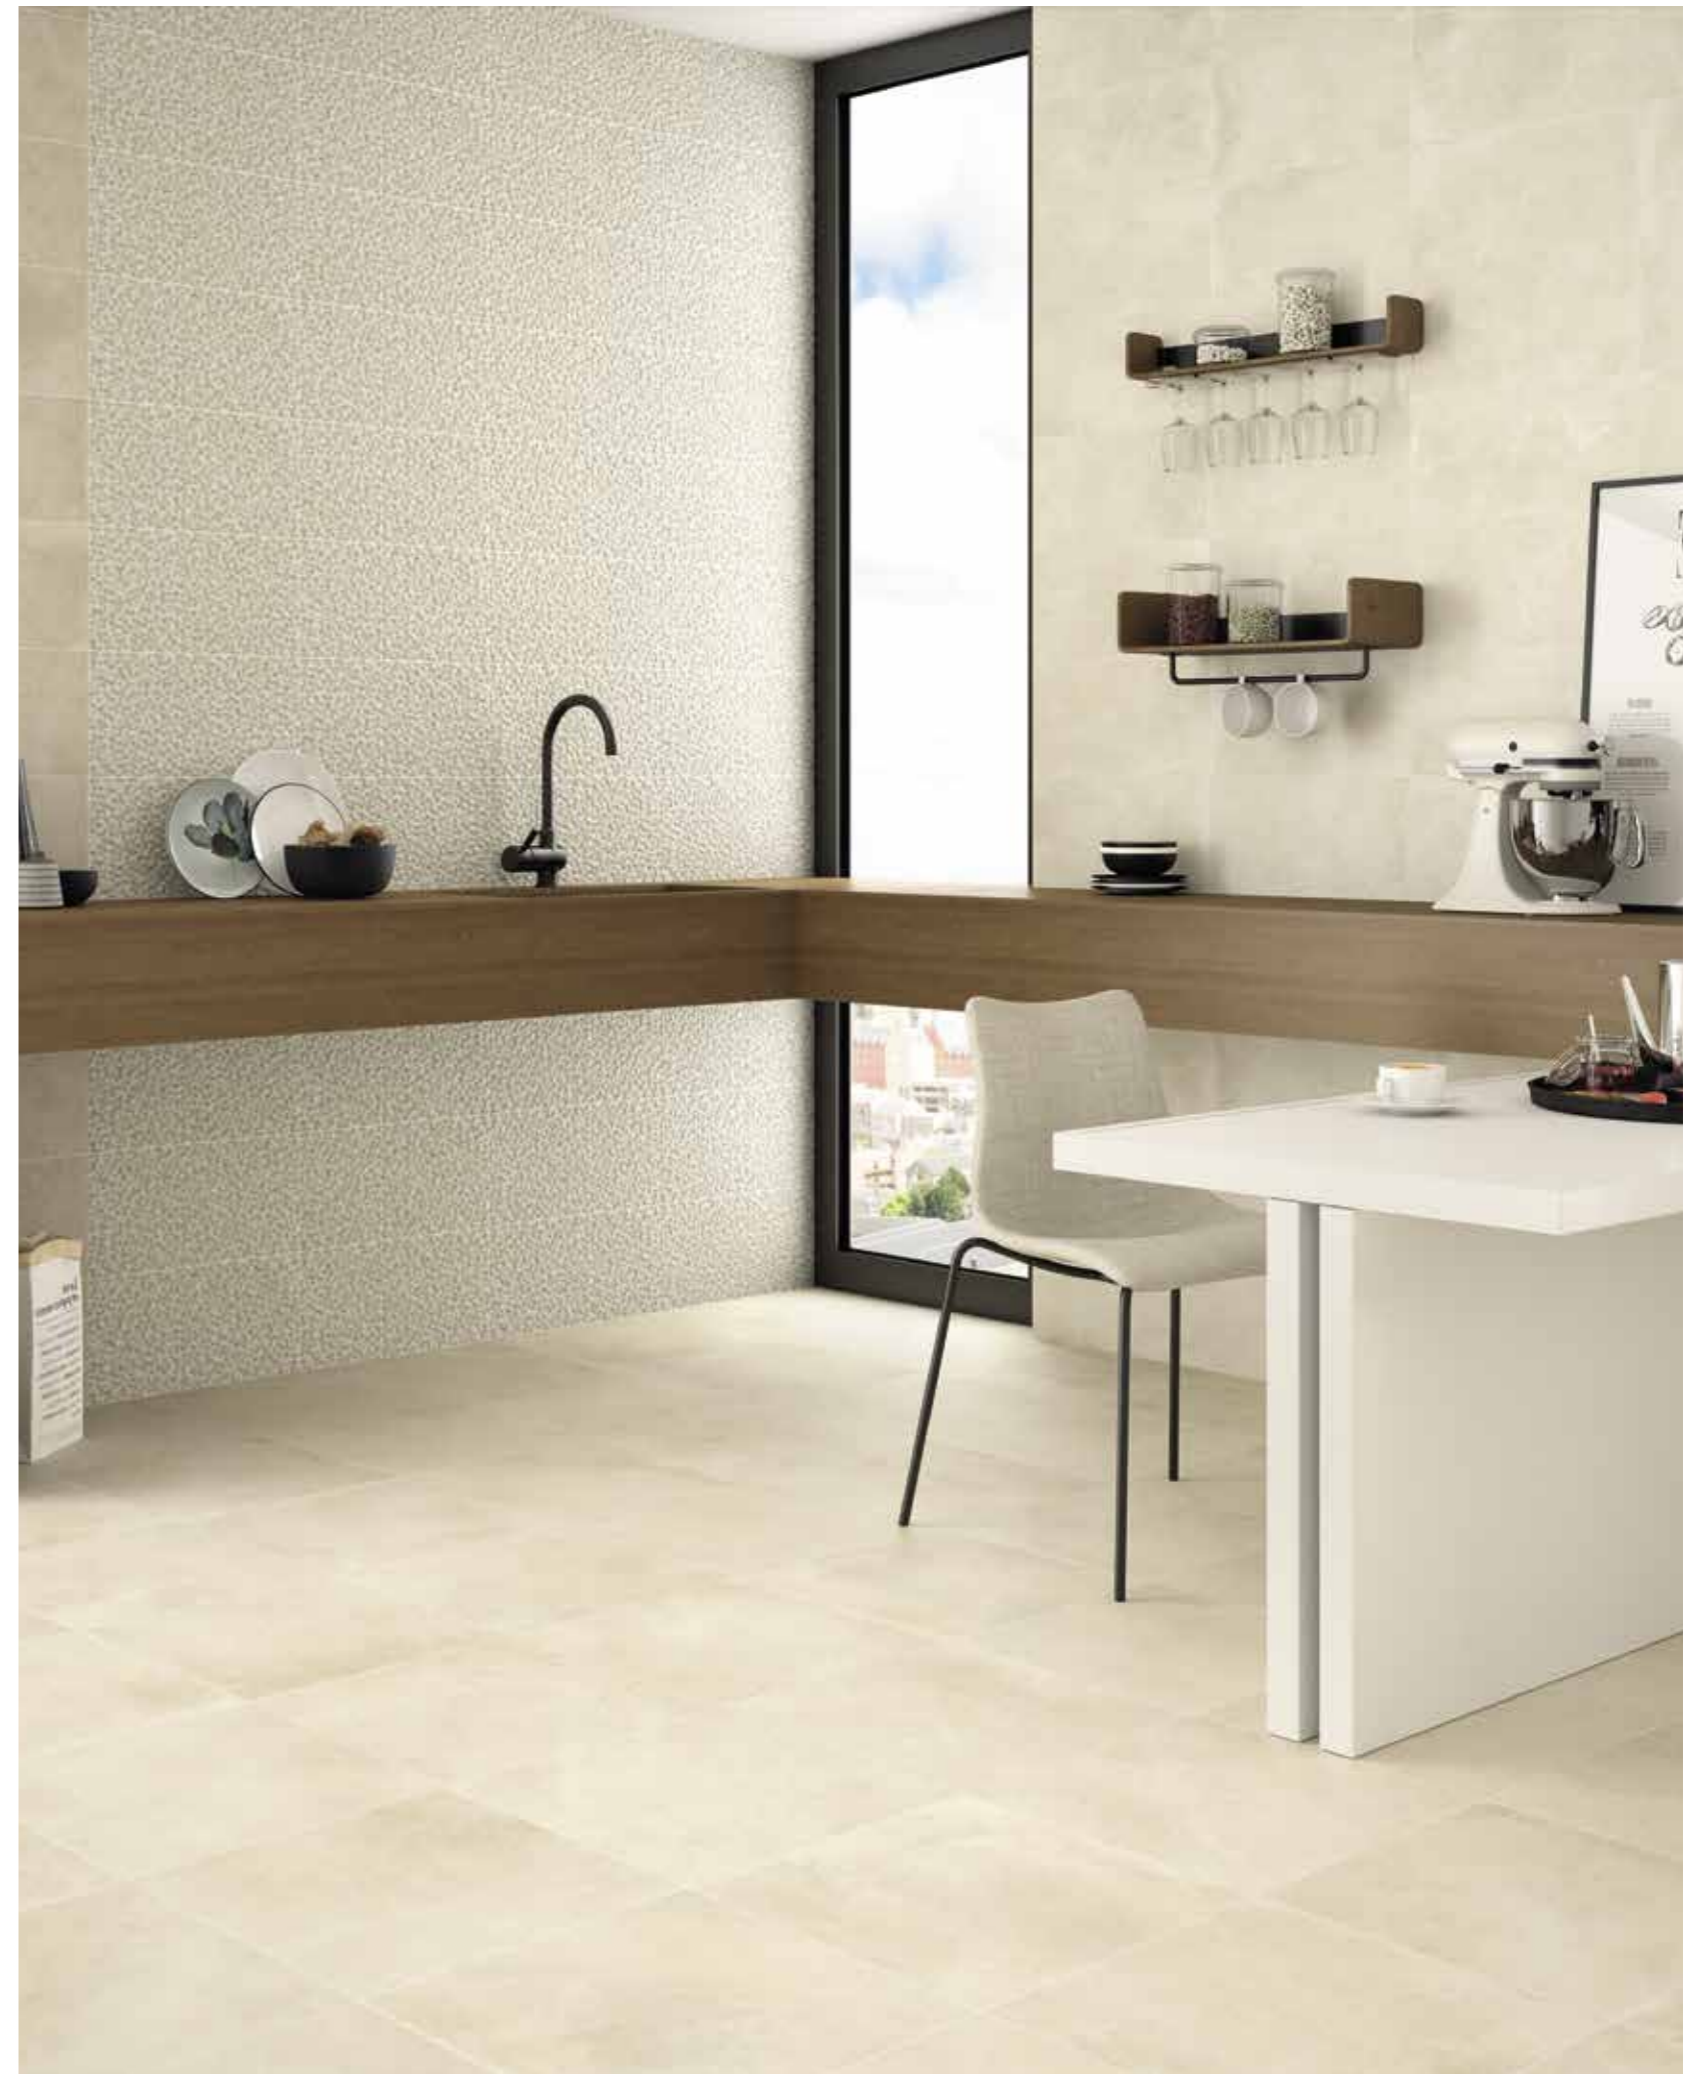

CEMENTO LIGHT MT

ABSU1S

AN BEIGE LIGHT MT

ABSUGS

AN PEARL LIGHT MT

ABSUGS

TALENT BEIGE LIGHT MT / TALENT AN BEIGE LIGHT MT 25X50CM · 10"X20" / TALENT TORTOLA MT RECT 60X60CM · 24"X24"